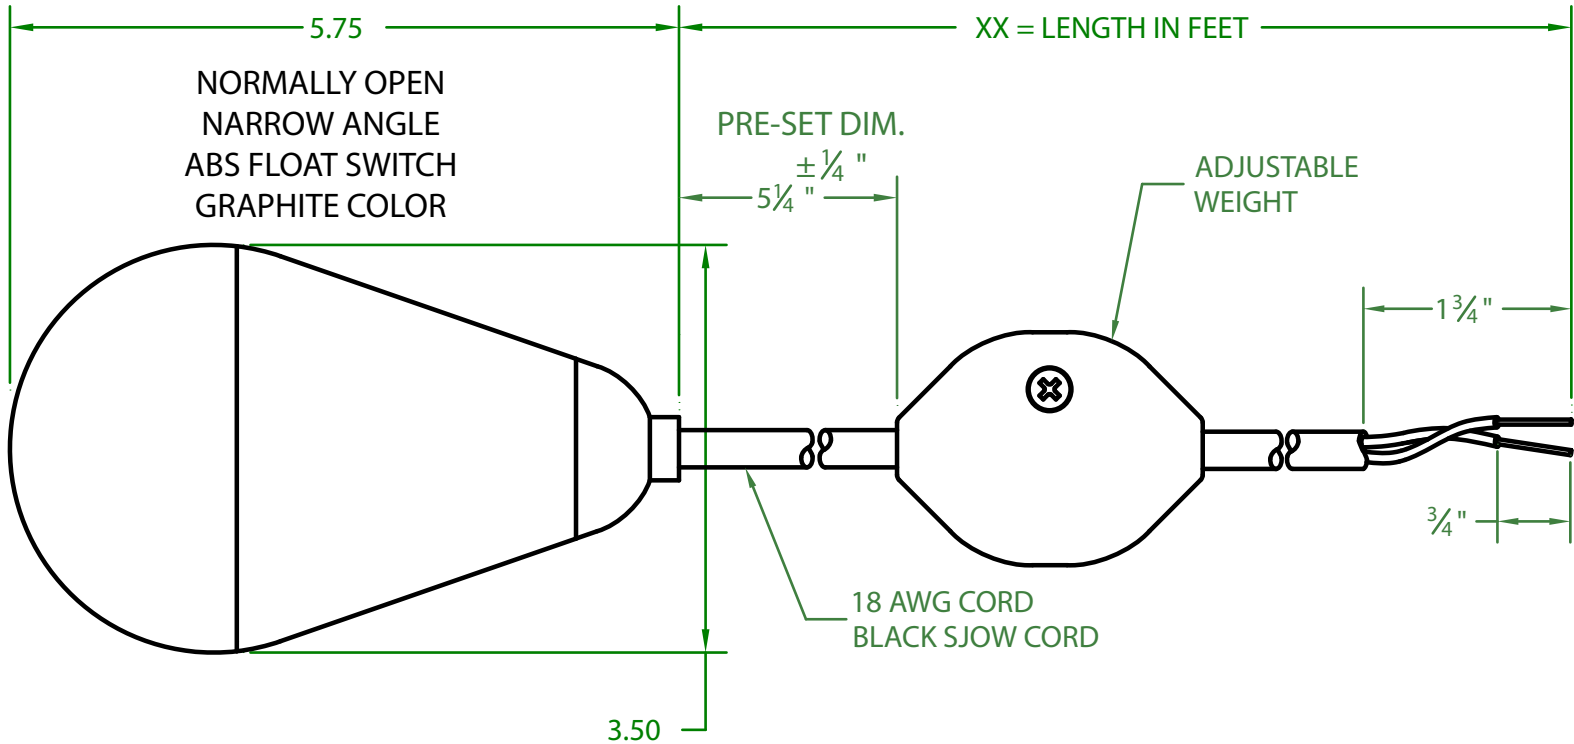

OPERATING ANGLE: CONTACTS CLOSE @ 5° ABOVE HORIZONTAL.
CONTACTS OPEN @ 5° BELOW HORIZONTAL.

ELECTRICAL RATINGS: 10 AMPS @ 120 VAC
5 AMPS @ 240 VAC

FLOAT MATERIAL: A.B.S.

J.J.S. April 11, 2016

Contactors - Relays - Switches

<http://www.mdius.com>